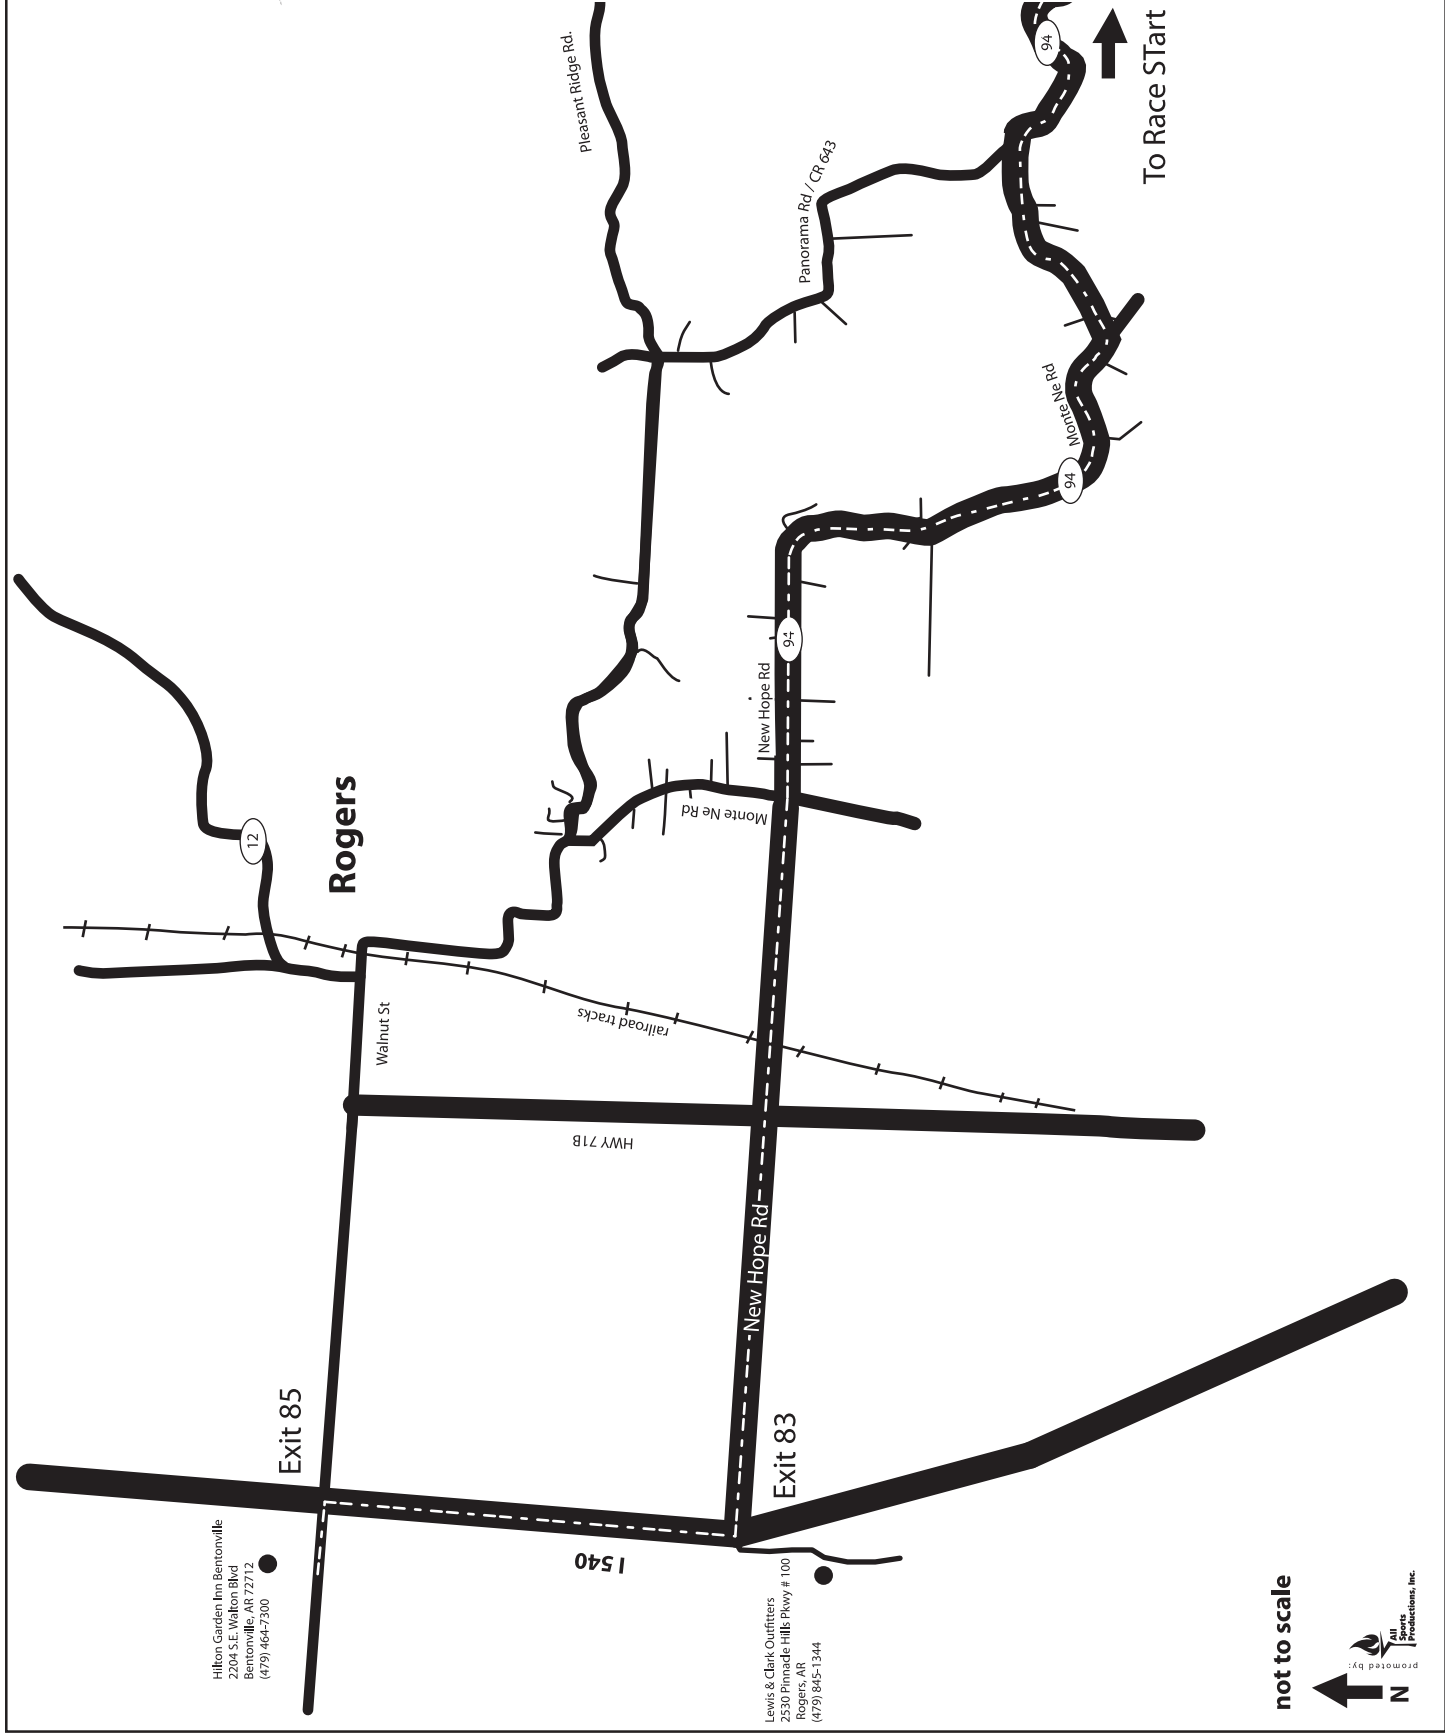

SHARK SPRINT
TRIATHLON
500 yard swim • 15 mile bike • 3 mile run

DIRECTIONS

Hilton Garden Inn Bentonville
2204 S.E. Walton Blvd
Bentonville, AR 72712
(479) 464-7300

Lewis & Clark Outfitters
2530 Pinnacle Hills Pkwy # 100
Rogers, AR
(479) 845-1344