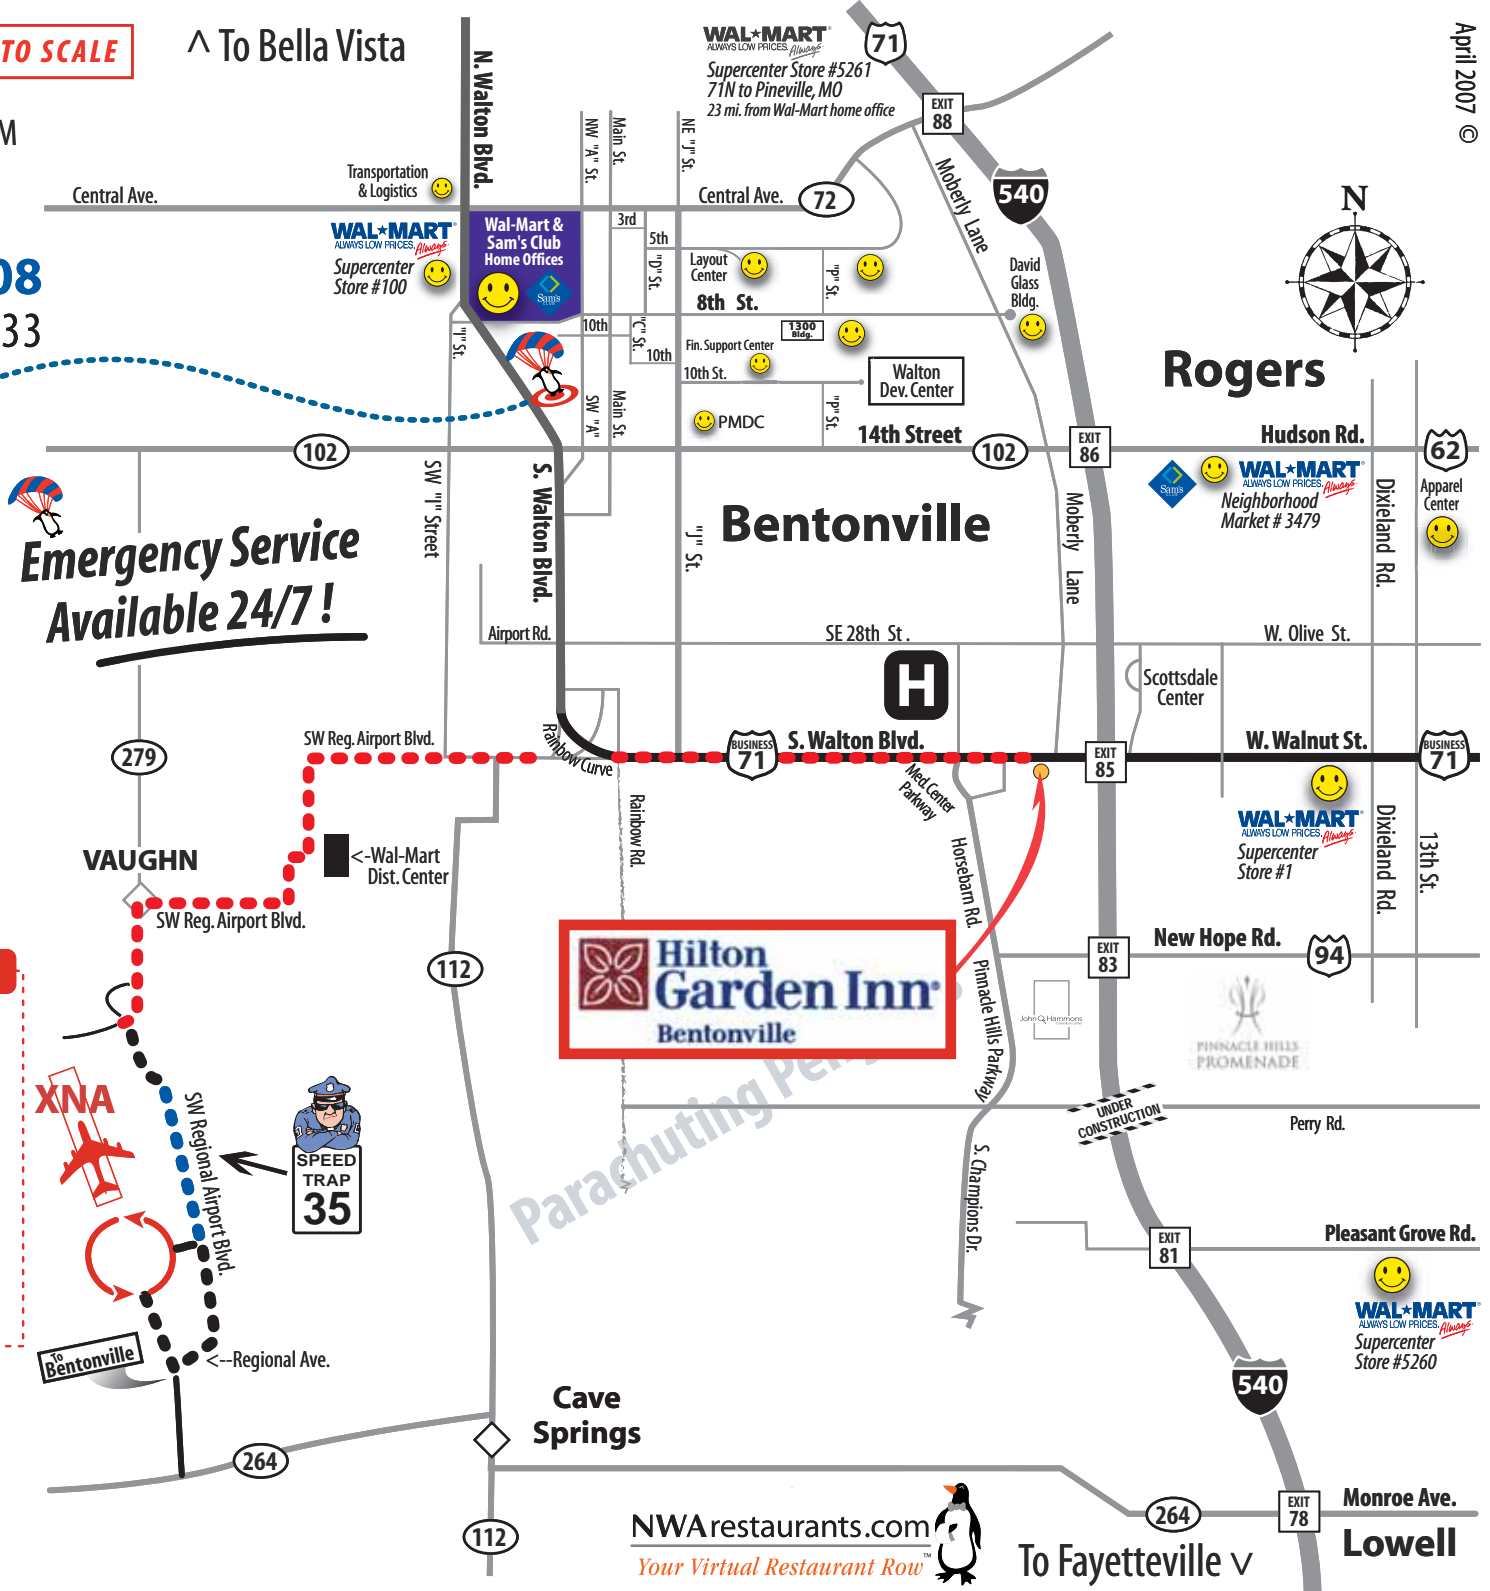

We offer the widest selection of binding

DIRECTIONS - To Hilton Garden Inn

1. Your first turn after leaving the Airport loop is <Approx 0.3 mi.>
2. Turn **LEFT** onto **Regional Ave** ("To Bentonville" sign)
3. Follow **SW Regional Airport Blvd.** to the stop sign <2.6 mi.>
4. Turn **RIGHT** & continue on **SW Regional Airport Blvd.** Travel on this winding road to Bentonville. <7.6 mi.>
5. At the stop light - **BEAR RIGHT** onto **Walton Blvd.** **Hilton Garden Inn** is on the **RIGHT.** <1.1 mi.>